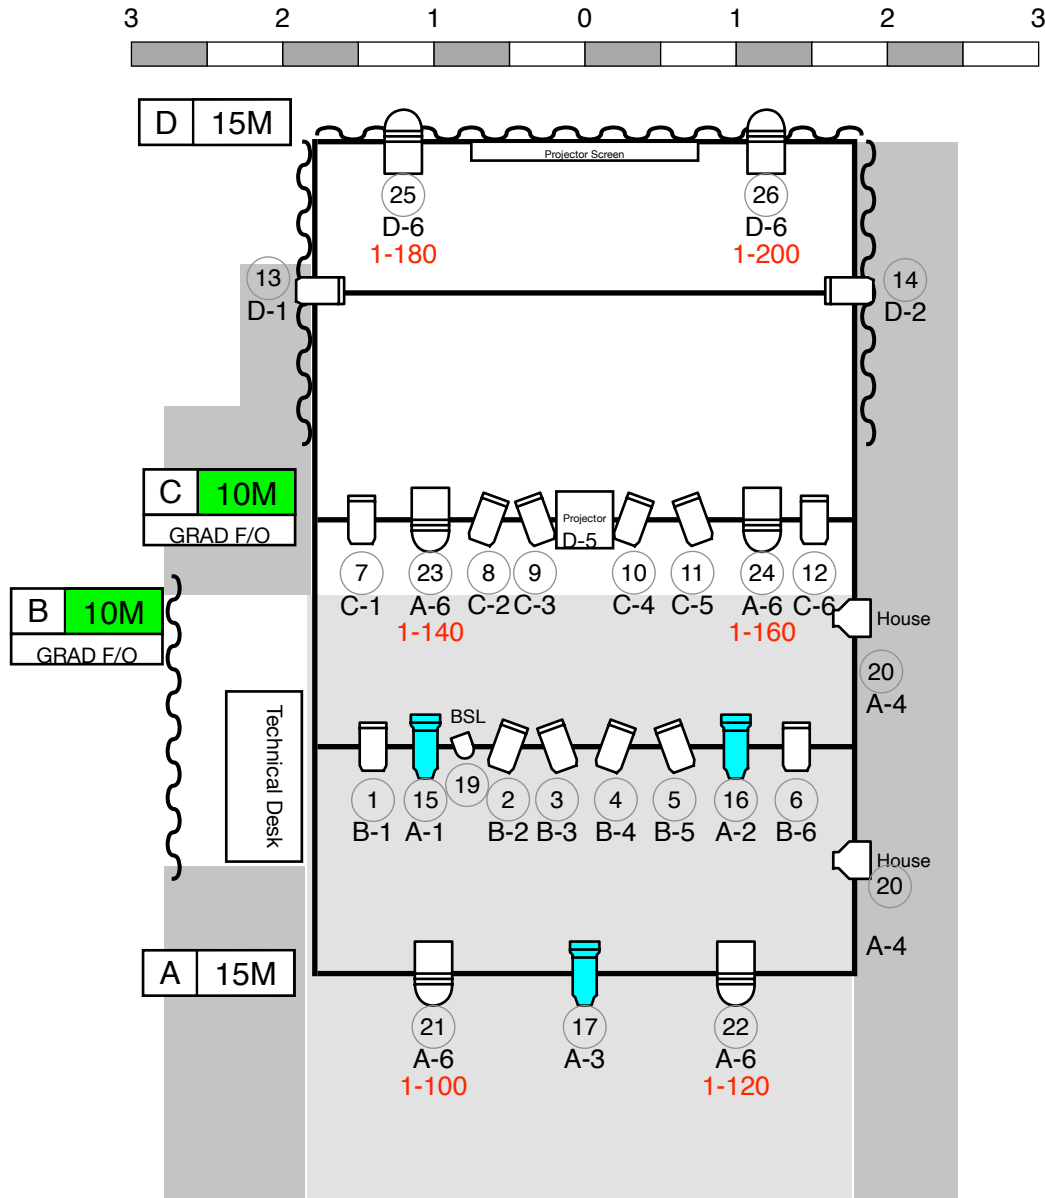

Lighting Plan - The Annexe

The Annexe [V2]

Lighting Plan

Revision A - 202

Updated 20/06/2026

Enquiries: tech@paradise-green.co.uk

Revisions:

A: Initial 20/06/2026 SO

Notes

Fixtures in cyan can be re-focused to suit your requirements.

Exact positions subject to change

Key

-  25-50° Source Four J (3)
-  MFL (2)
-  Acclaim Fres (14)
-  LED Par64 (6)
-  PAR16 Birdie (1)