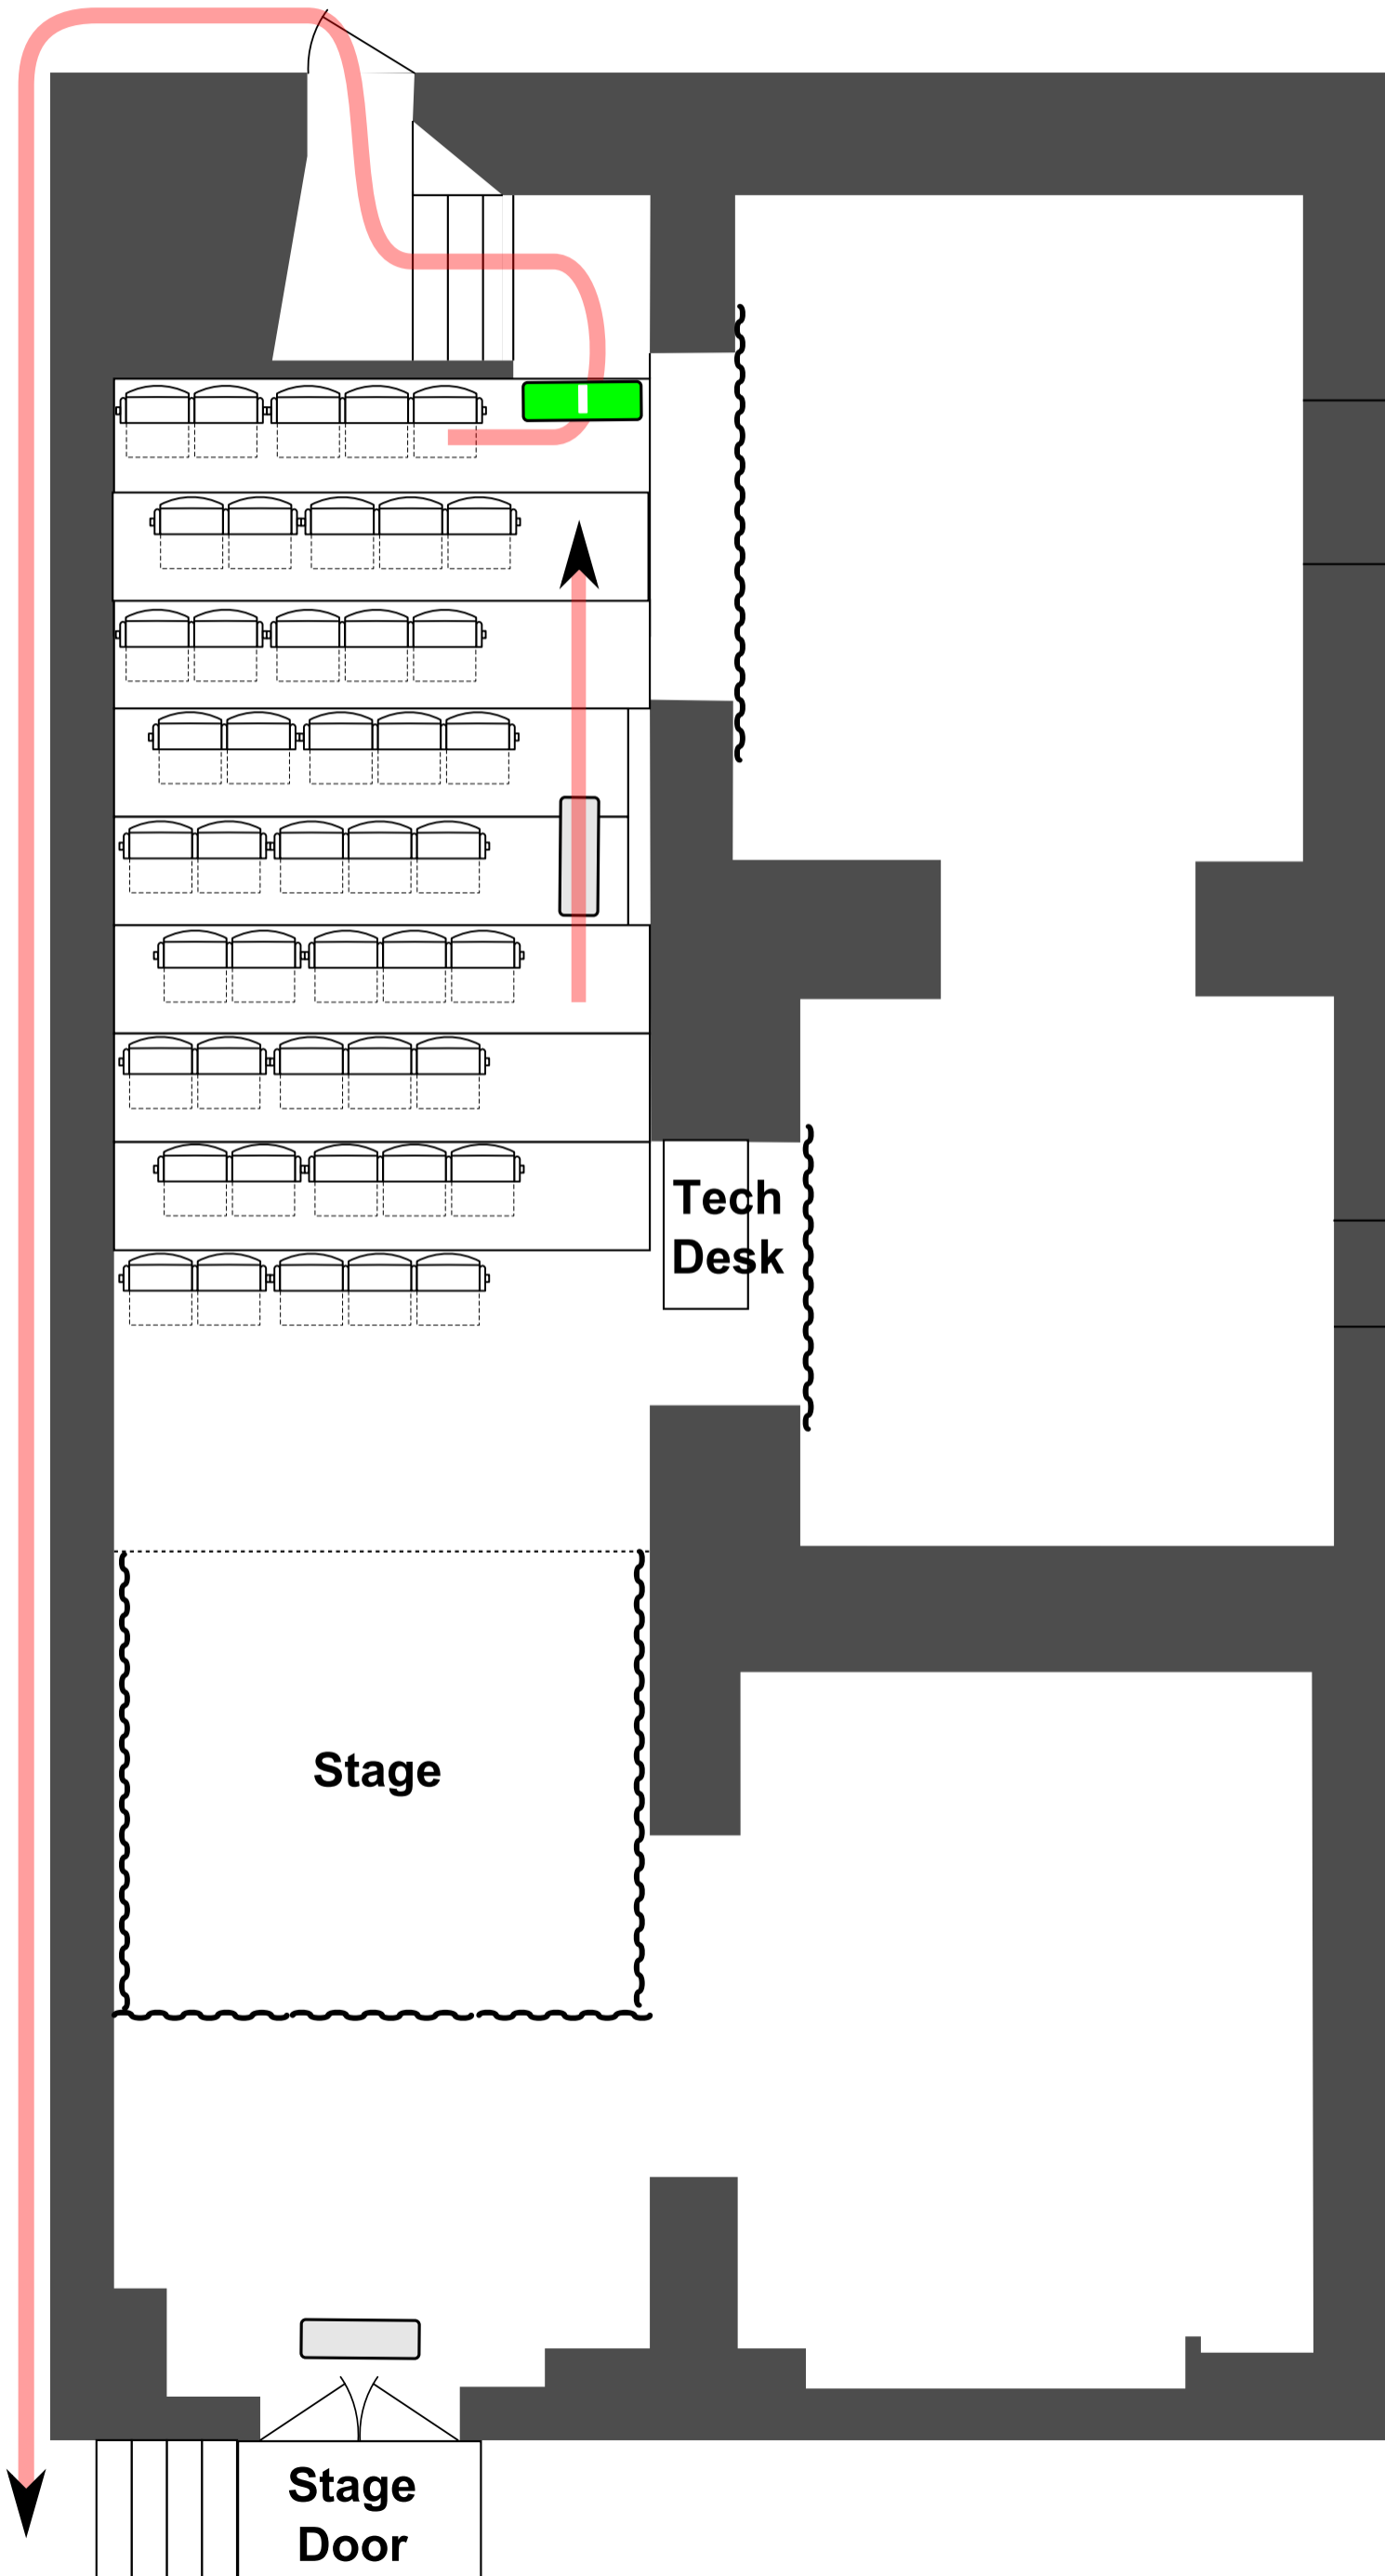

**Audience
Entrance**

-  Fire Route
-  Front of Stage
-  Black Drapes
-  Maintained Emergency Light
-  Non-Maintained Emergency Light

1 metre